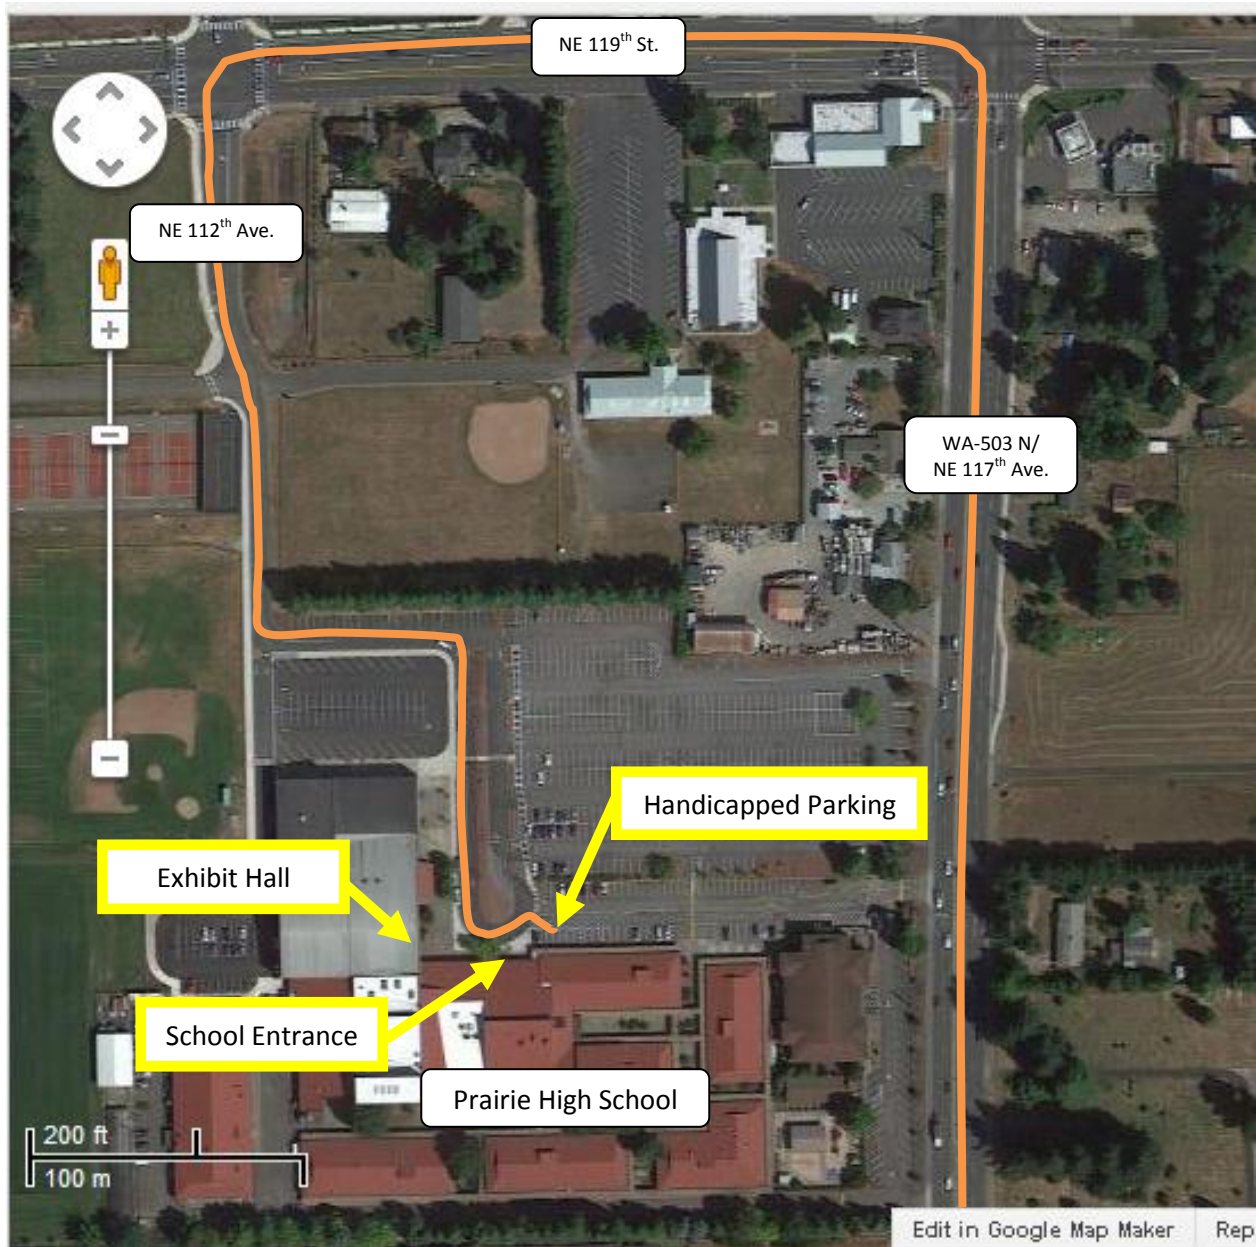

Directions to Prairie High School

11500 NE 117th Avenue
Vancouver, WA 98662

1. Head **north** on **I-205 N**
2. Take exit **32** toward **Battle Ground**
3. Merge onto **NE Padden Pkwy** (go right)
4. Turn left onto **WA-503 N/NE 117th Ave**
5. Make a left turn at **NE 119th St**
6. Make a left turn at **NE 112th Ave**
7. Go straight and make a left turn into school parking lot
8. Follow the road towards the school entrance
9. Handicapped parking is to the left of the school entrance